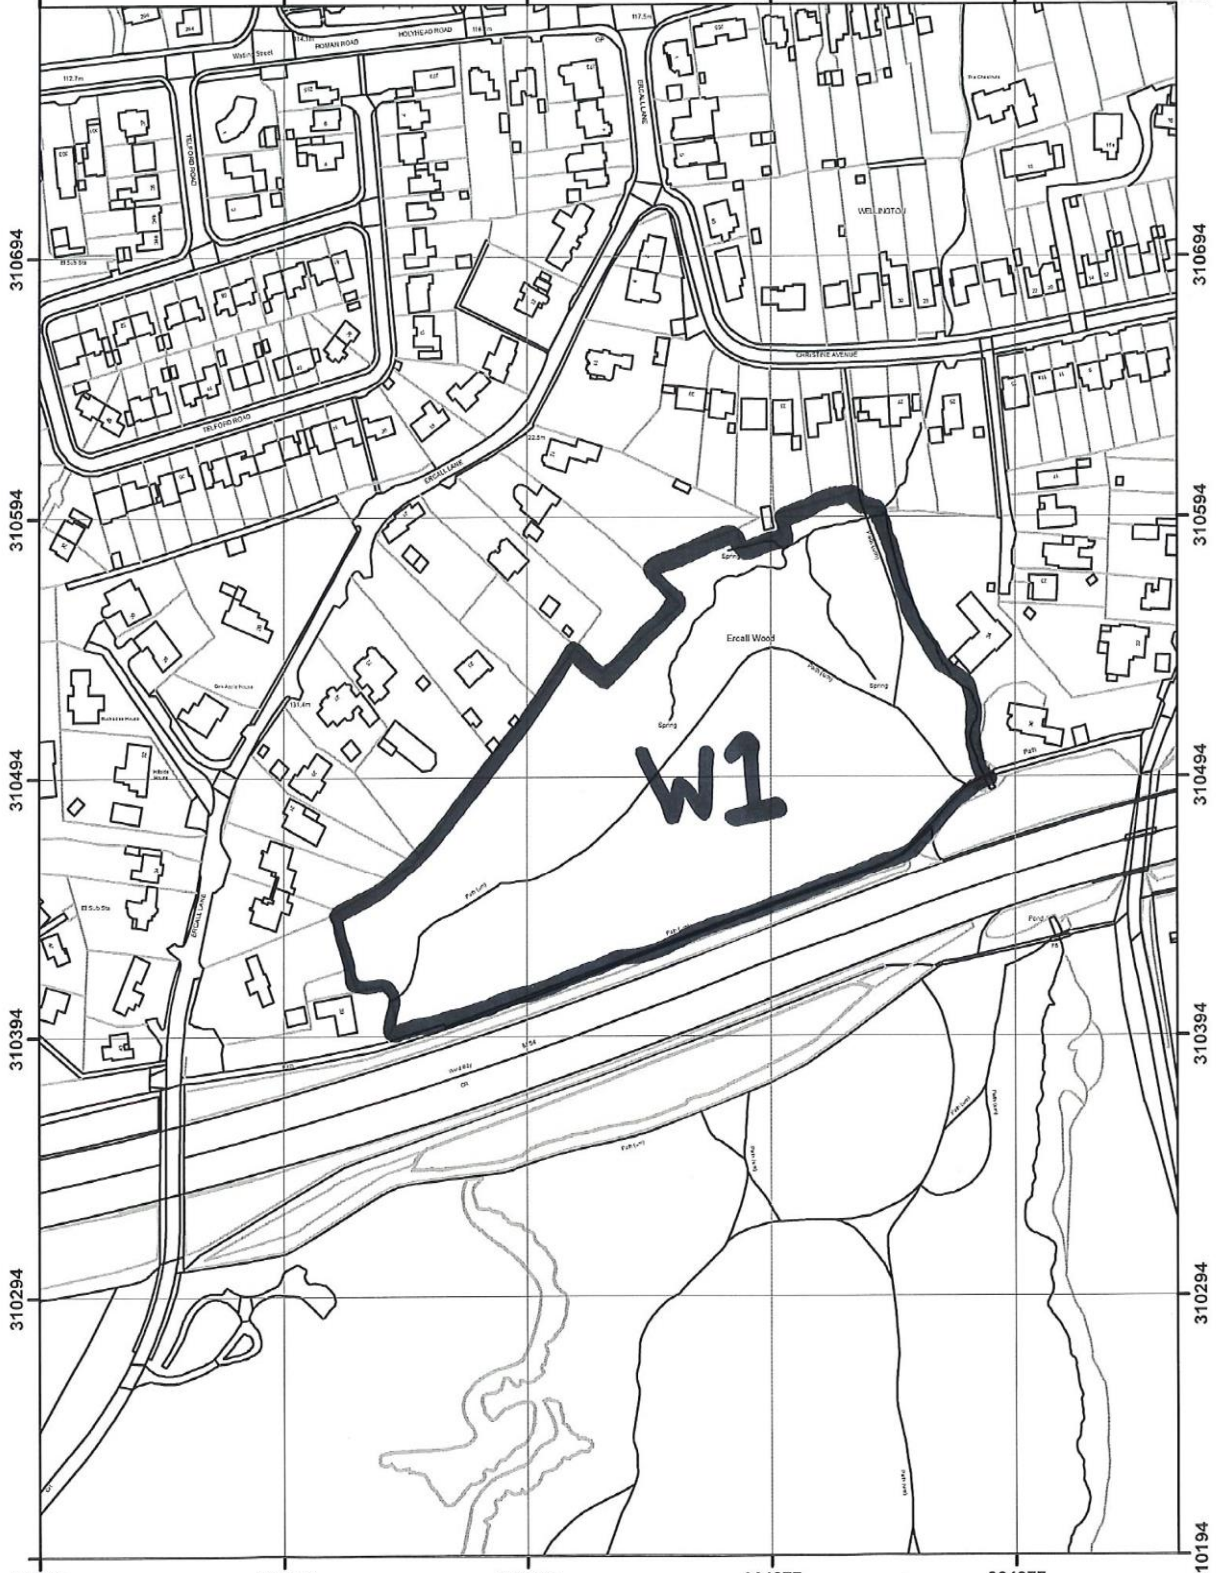

7 364577 364677 364777 364877 364977 364577 364677 364777 364877 364977

Telford & Wrekin
 COUNCIL
 Neighbourhoods &
 Environment
 Addenbrooke House
 Ironmaster Way
 Telford
 TF3 4NT

Title: Woodland to the rear of;
 39 Ercall Lane
 Wellington
 Telford
 TF1 2DY

Scale: 1:2,500
 Date: 26/01/2021
 Drawn By: G. Onions

Reproduced from the Ordnance Survey Mapping with the permission of the Controller of Her Majesty's Stationery Office © Crown Copyright.
 Ordnance Survey production in Great Britain. Ordnance Survey and the Ordnance Survey logo are registered trademarks of Ordnance Survey. License No. 100019334, dated 2016.