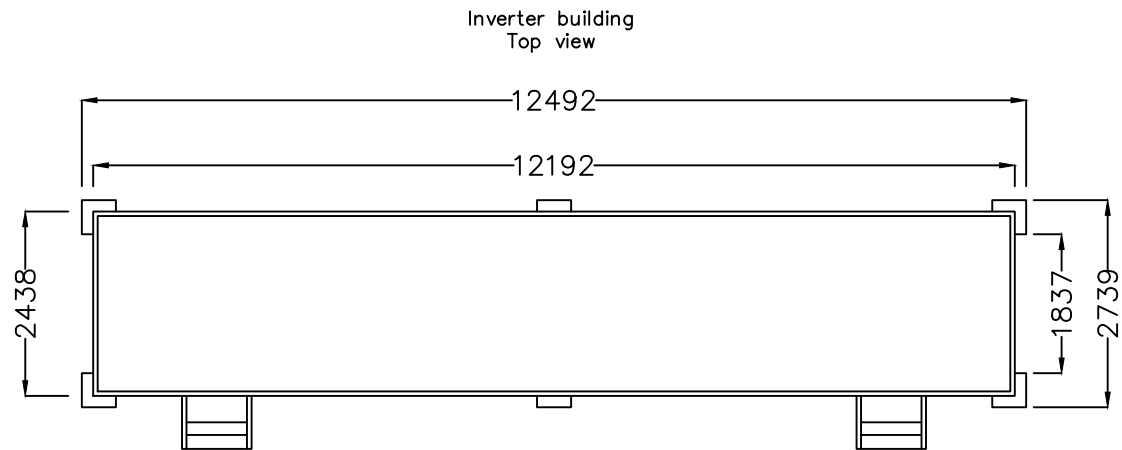

REVISIONS:

- Initial design

NOTES:

-

DATE: 15 September 2020

TITLE:  
Typical Inverter Building  
Details

PROJECT TITLE:  
Mytons

LOCATION:  
TF6 6BP