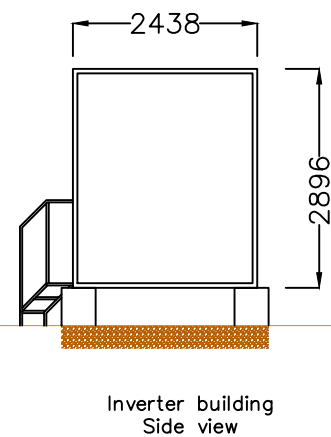

REVISIONS:

- Initial design

NOTES:

-

DATE: 15 September 2020

TITLE:  
Typical Inverter Building  
Details

PROJECT TITLE:  
Mytons

LOCATION:  
TF6 6BP