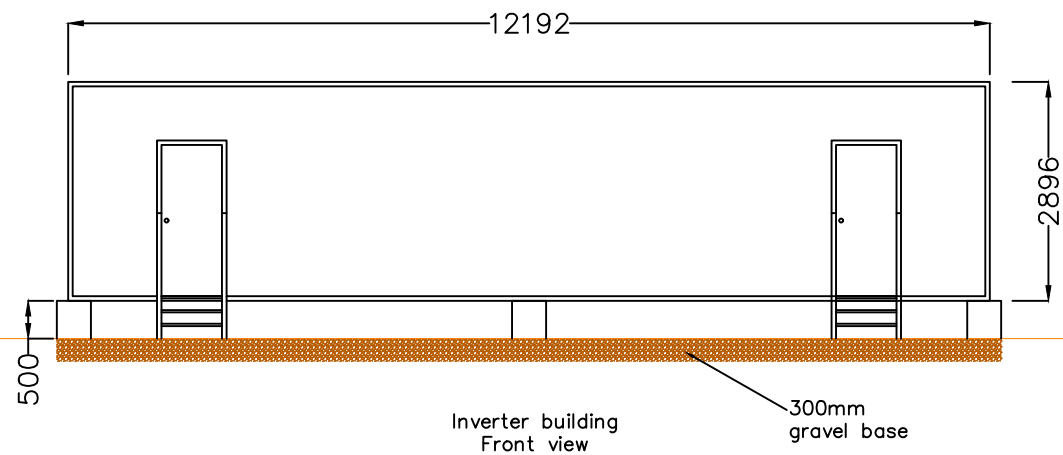

REVISIONS:

- Initial design

NOTES:

-

DATE: 15 September 2020

TITLE:  
Typical Inverter Building  
Details

PROJECT TITLE:  
Mytons

LOCATION:  
TF6 6BP