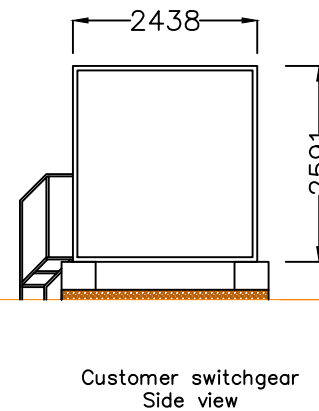

REVISIONS:

- Initial design

NOTES:

-

DATE: 15 September 2020

TITLE:  
Typical customer  
Switchgear Details

PROJECT TITLE:  
Mytons

LOCATION:  
TF6 6BP