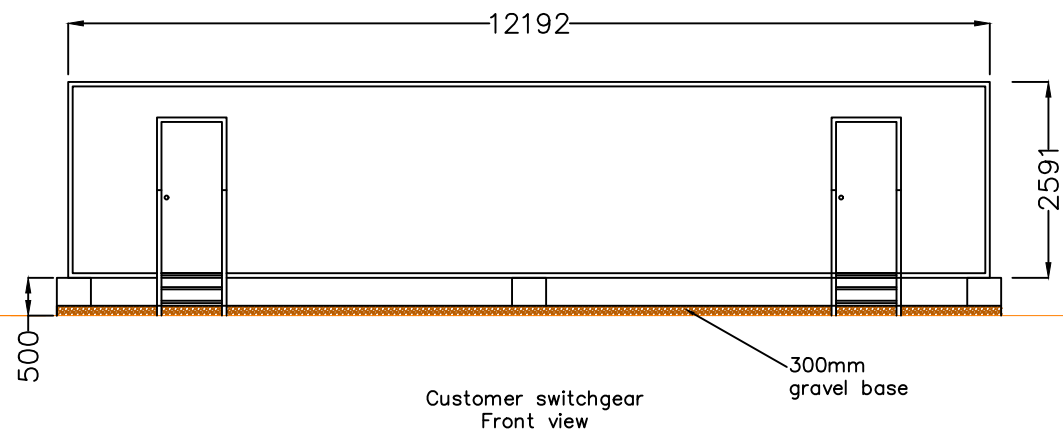

REVISIONS:

- Initial design

NOTES:

-

DATE: 15 September 2020

TITLE:  
Typical customer  
Switchgear Details

PROJECT TITLE:  
Mytons

LOCATION:  
TF6 6BP