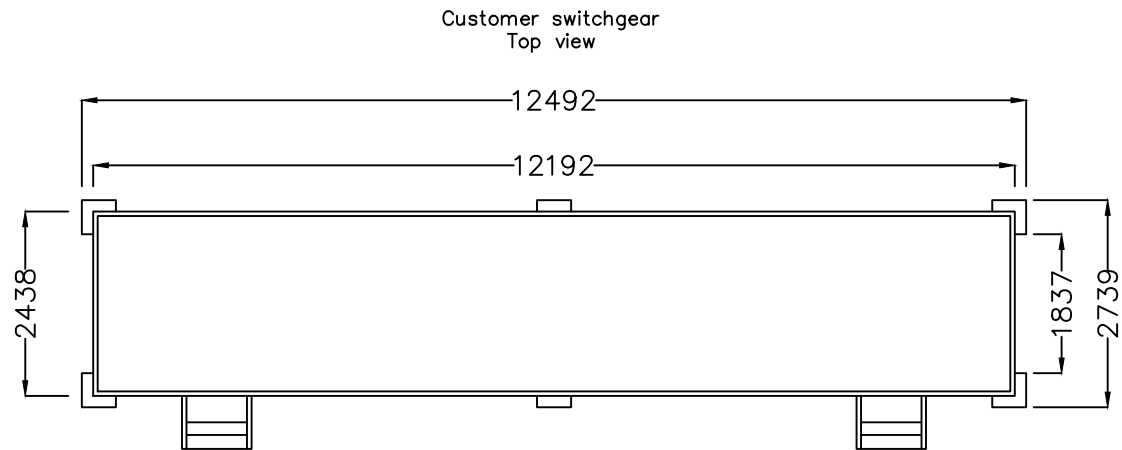

REVISIONS:

- Initial design

NOTES:

-

DATE: 15 September 2020

TITLE:  
Typical customer  
Switchgear Details

PROJECT TITLE:  
Mytons

LOCATION:  
TF6 6BP

CONFIGURATION:  
-

REV: A

FILENAME: Typical Customer  
Switchgear.dwg