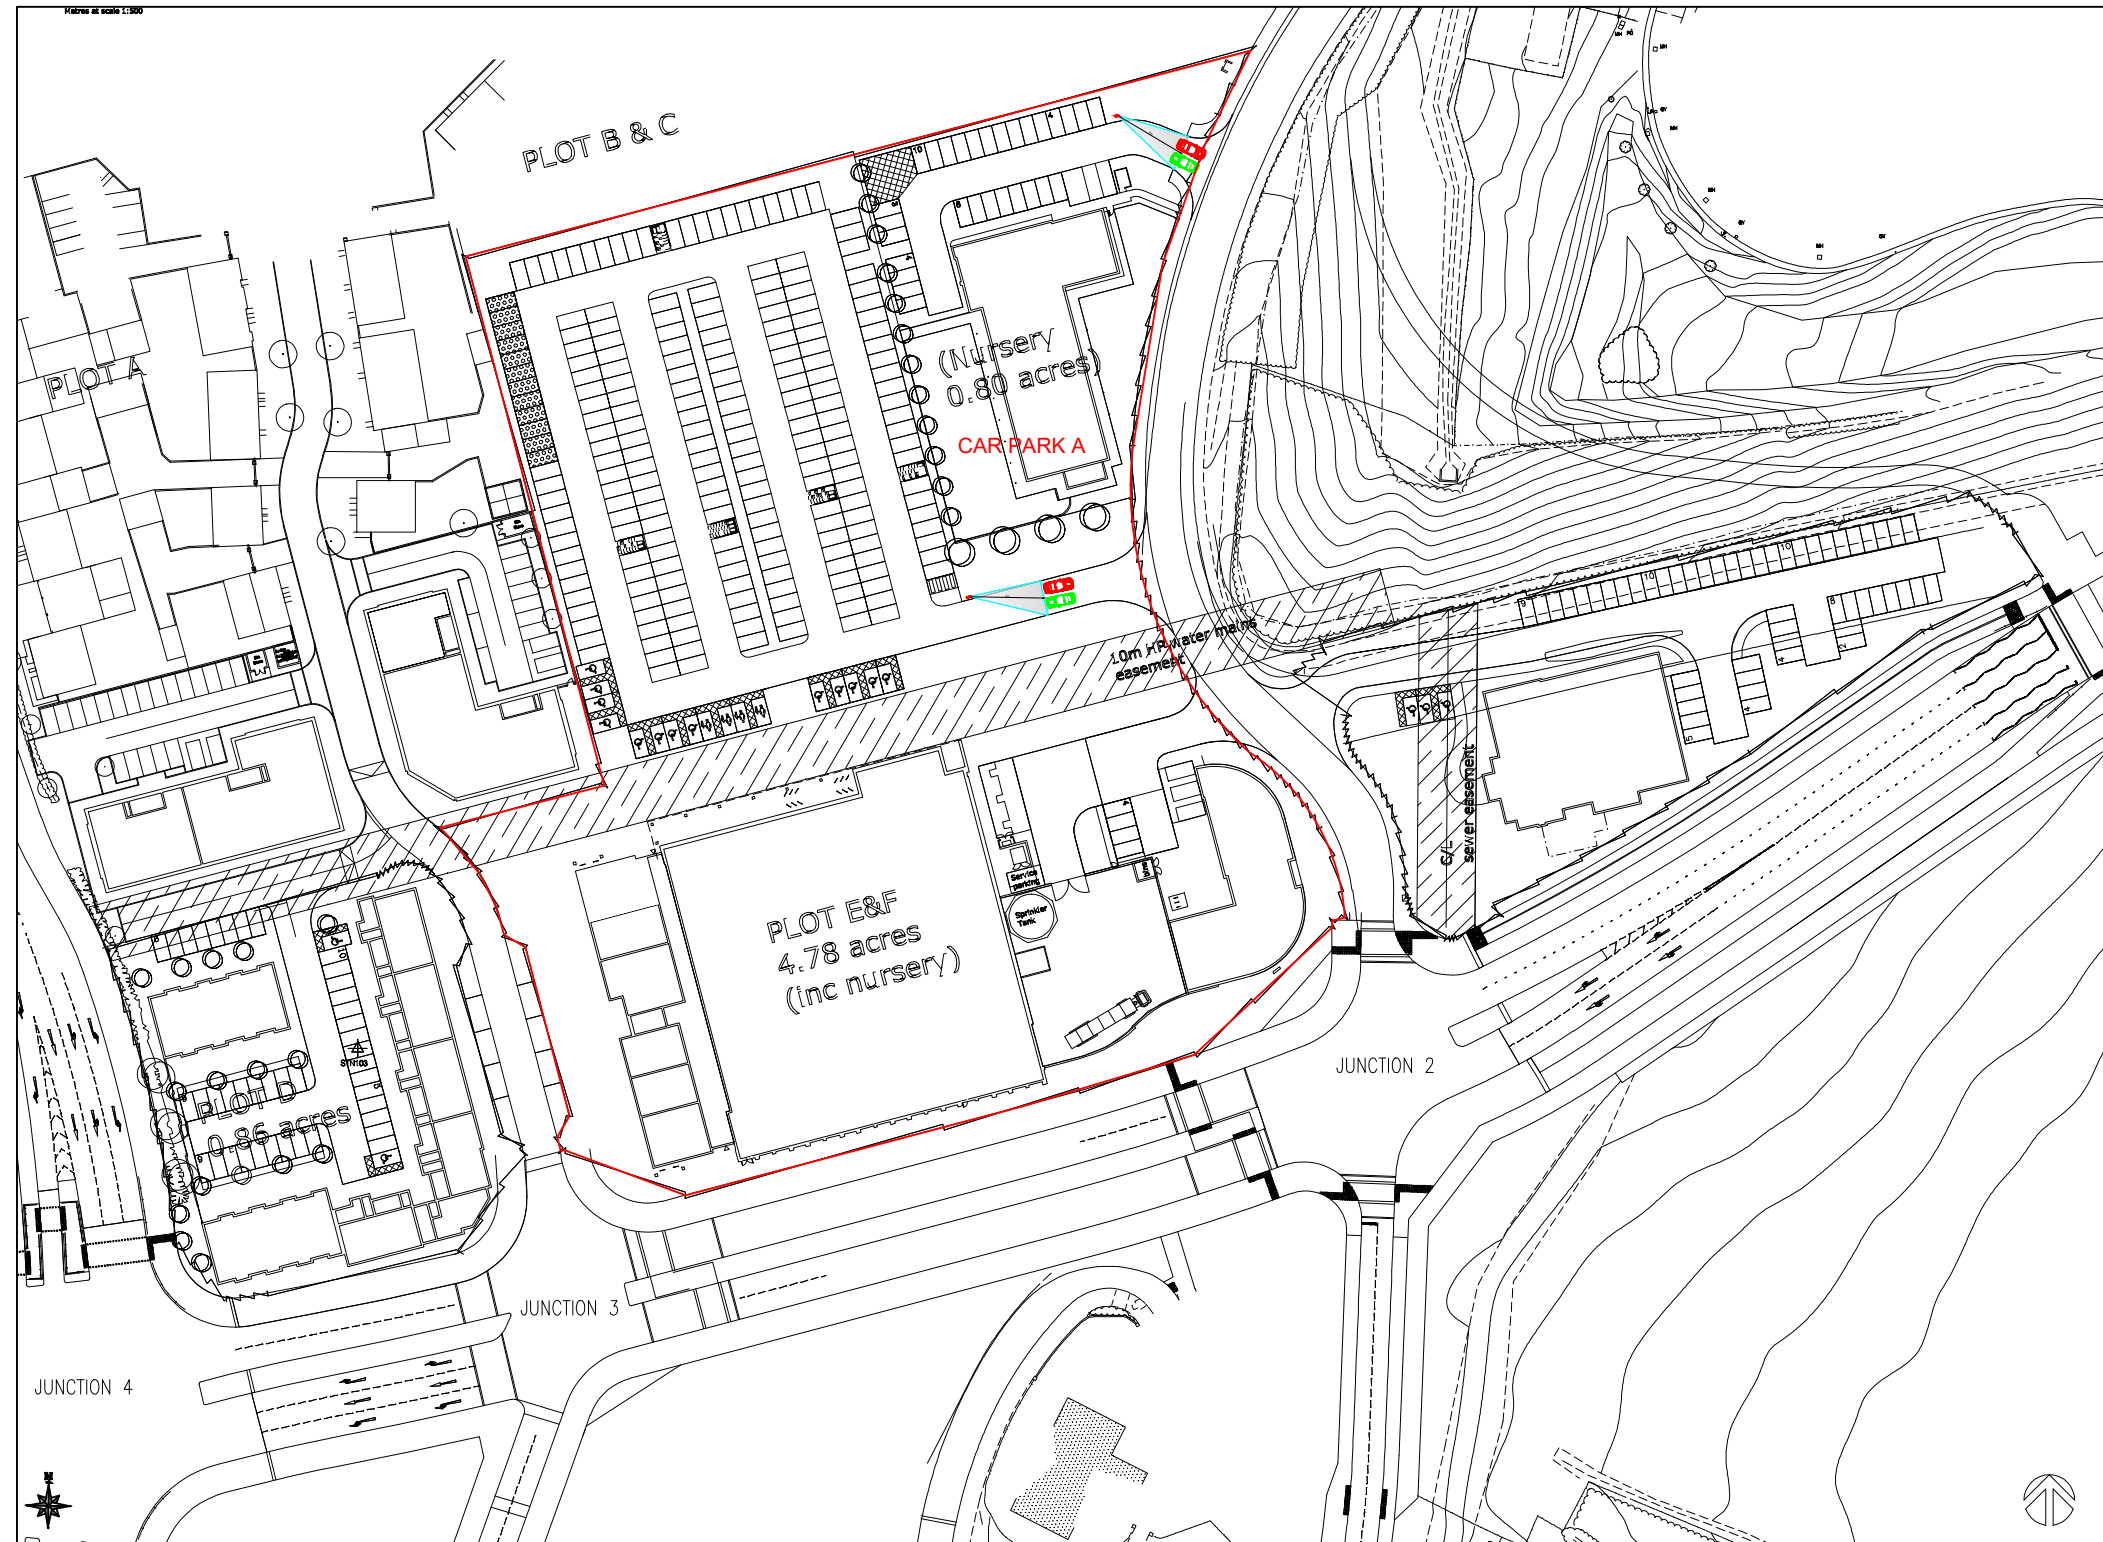

CAR PARK A AREA = 18227m²

SCALE 1:1250
@ A3

1:1250

Euro Car Parks Ltd
30 Dorset Square
London NW1 6QJ
+44 (0)20 7563 3000

Registered in England & Wales, Registration No 1270612

DRAWING NO.
0882-DWG-RED-01-01

SCALE AT.
AS SHOWN

REVISION.
01
DATE.
03/07/18

DRAWN.
YJ
CHECKED.

SITE:

MORRISONS TELFORD
TF3 5ES

REV:	DESCRIPTION:	BY:	DATE:
01	SITE BOUNDARY SHEET LAYOUT	YJ	03/07/2018

REVISIONS:
DESCRIPTION:

BY: DATE: