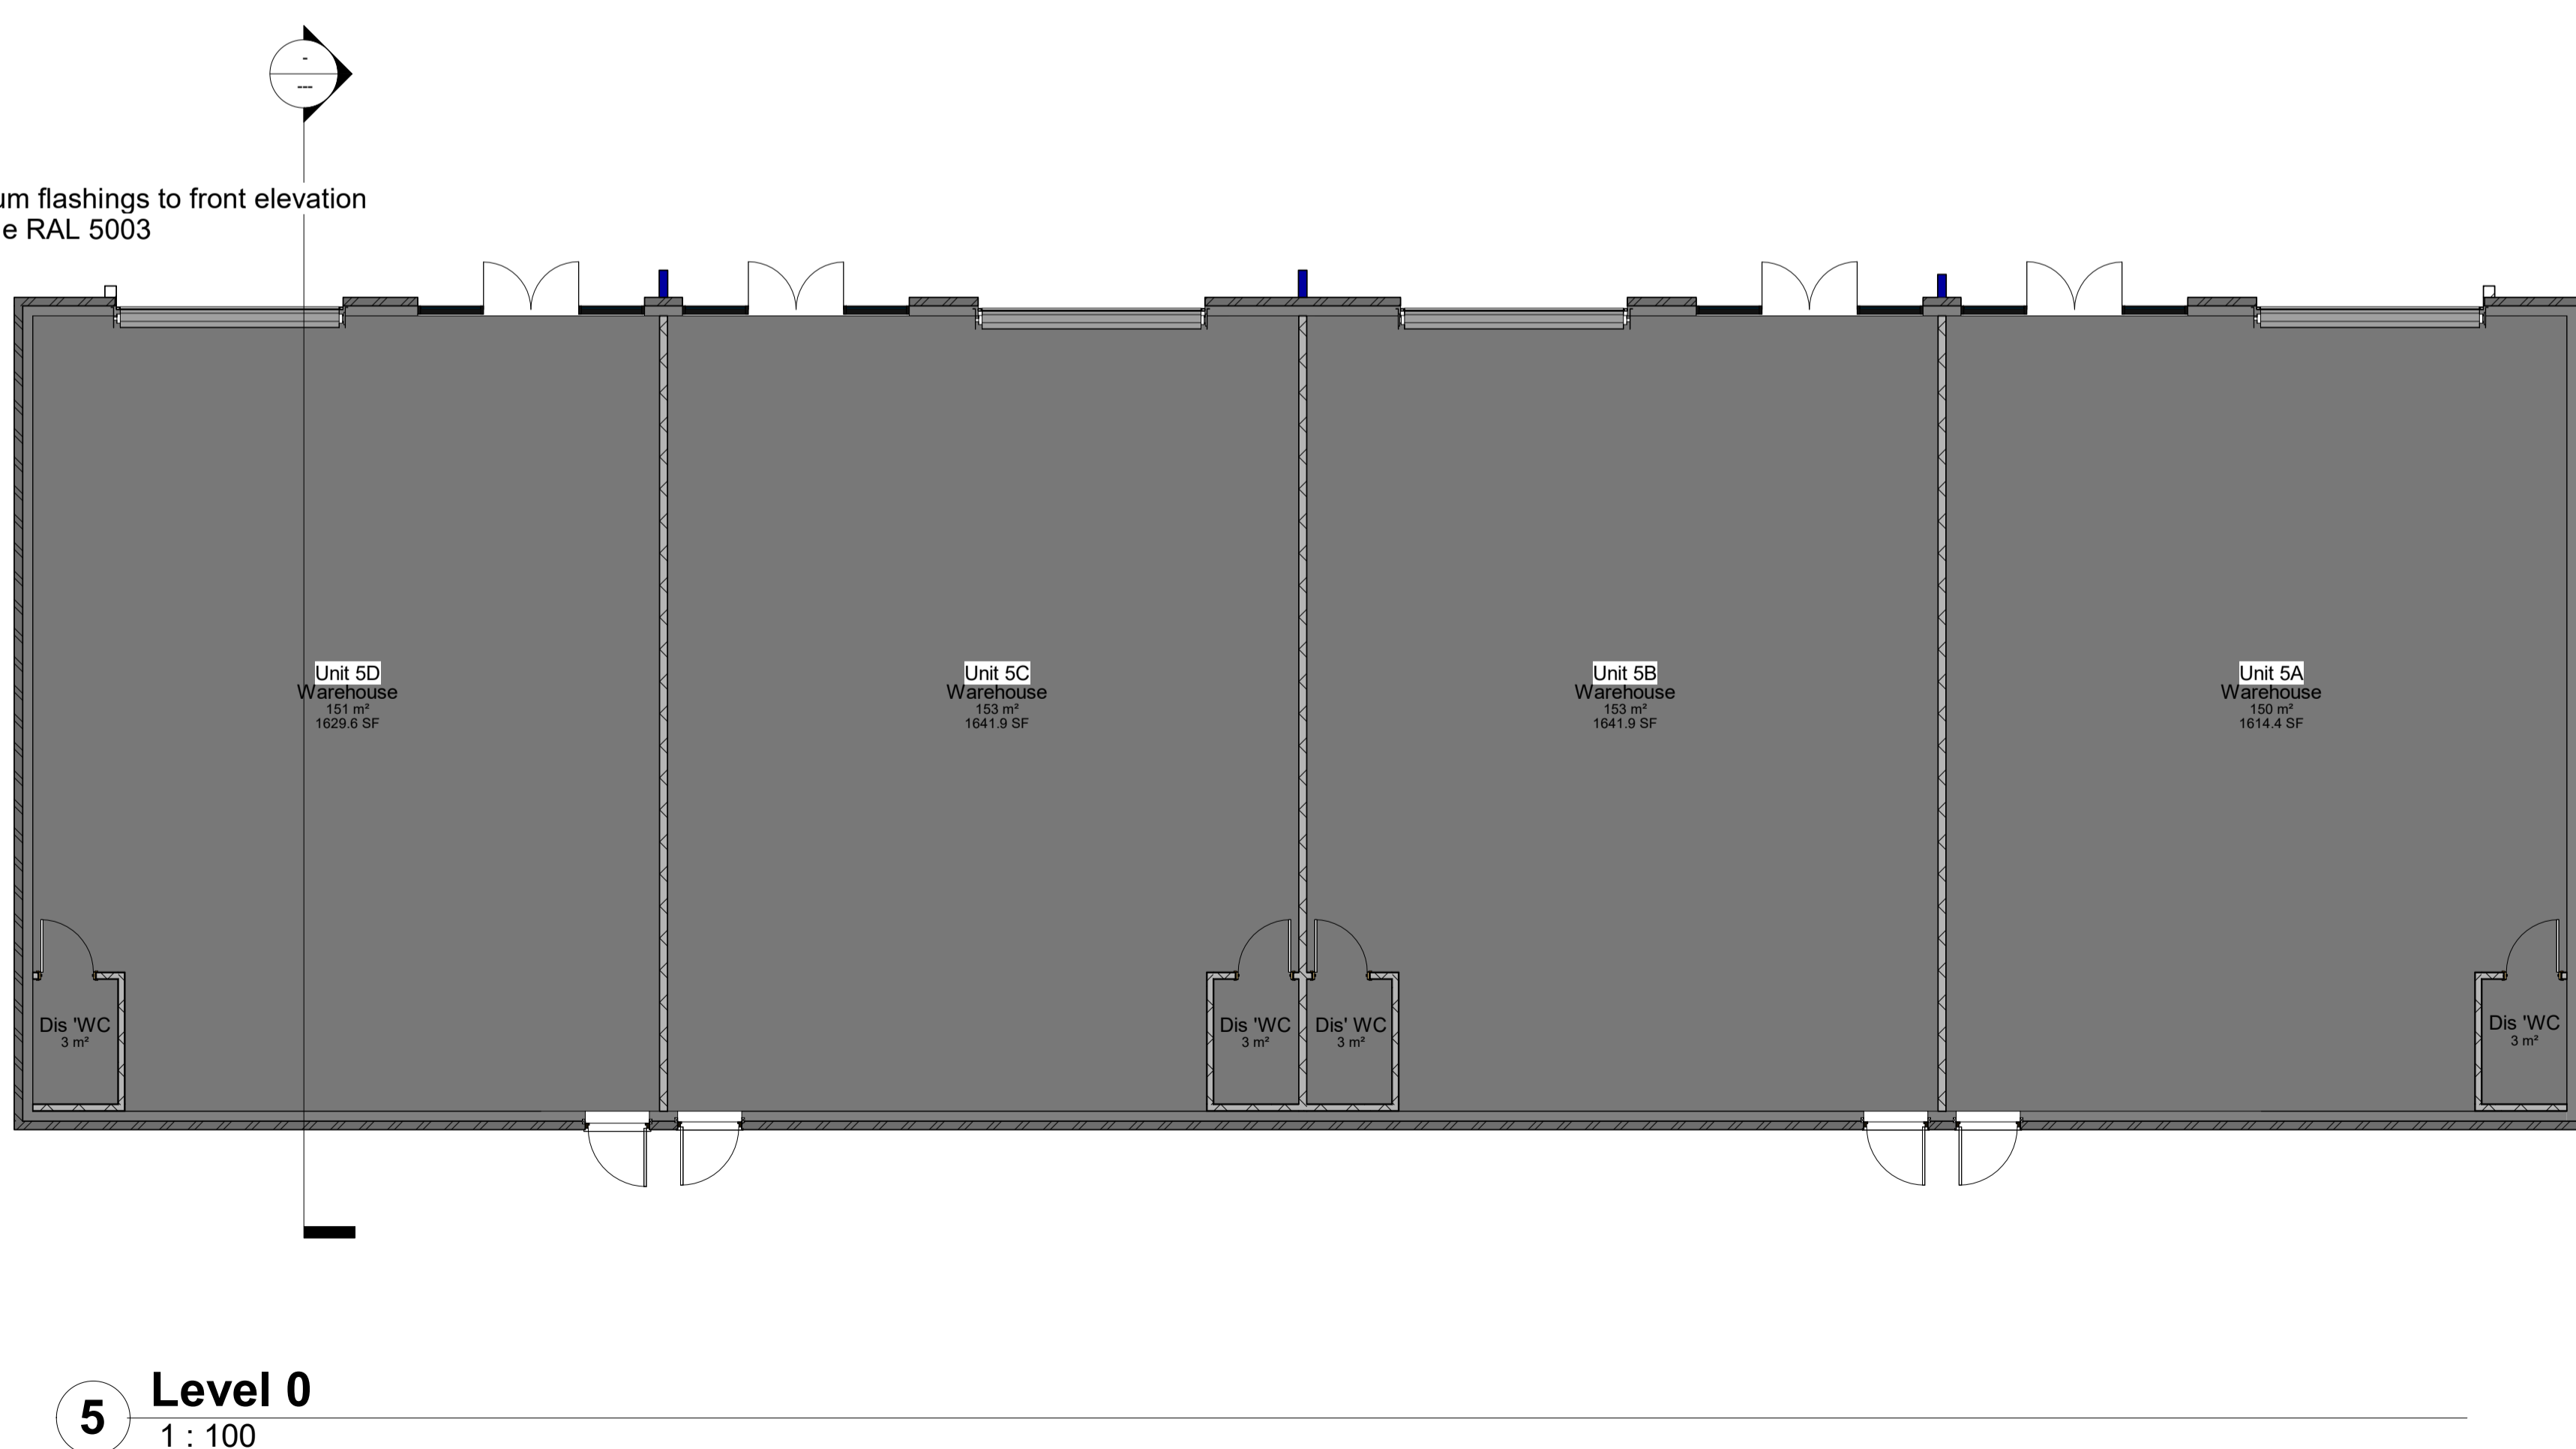

Notes:

Revised / Detail Issued by / Issue Date

bit
Wellington Civic Offices, Larkin Way, Wellington, Telford,
Shropshire, TF1 1LX
T: 01952 384500
W: www.bit-group.co.uk

Project **Plot 12 - Hortonwood**

Client **TWC**

Layout Title **Unit 5 - Elevations & Floorplan**

Scale @ A1 Status **Planning**

Drawing Number							
project	originator	zone	level	type	role	number	rev
21122						02406