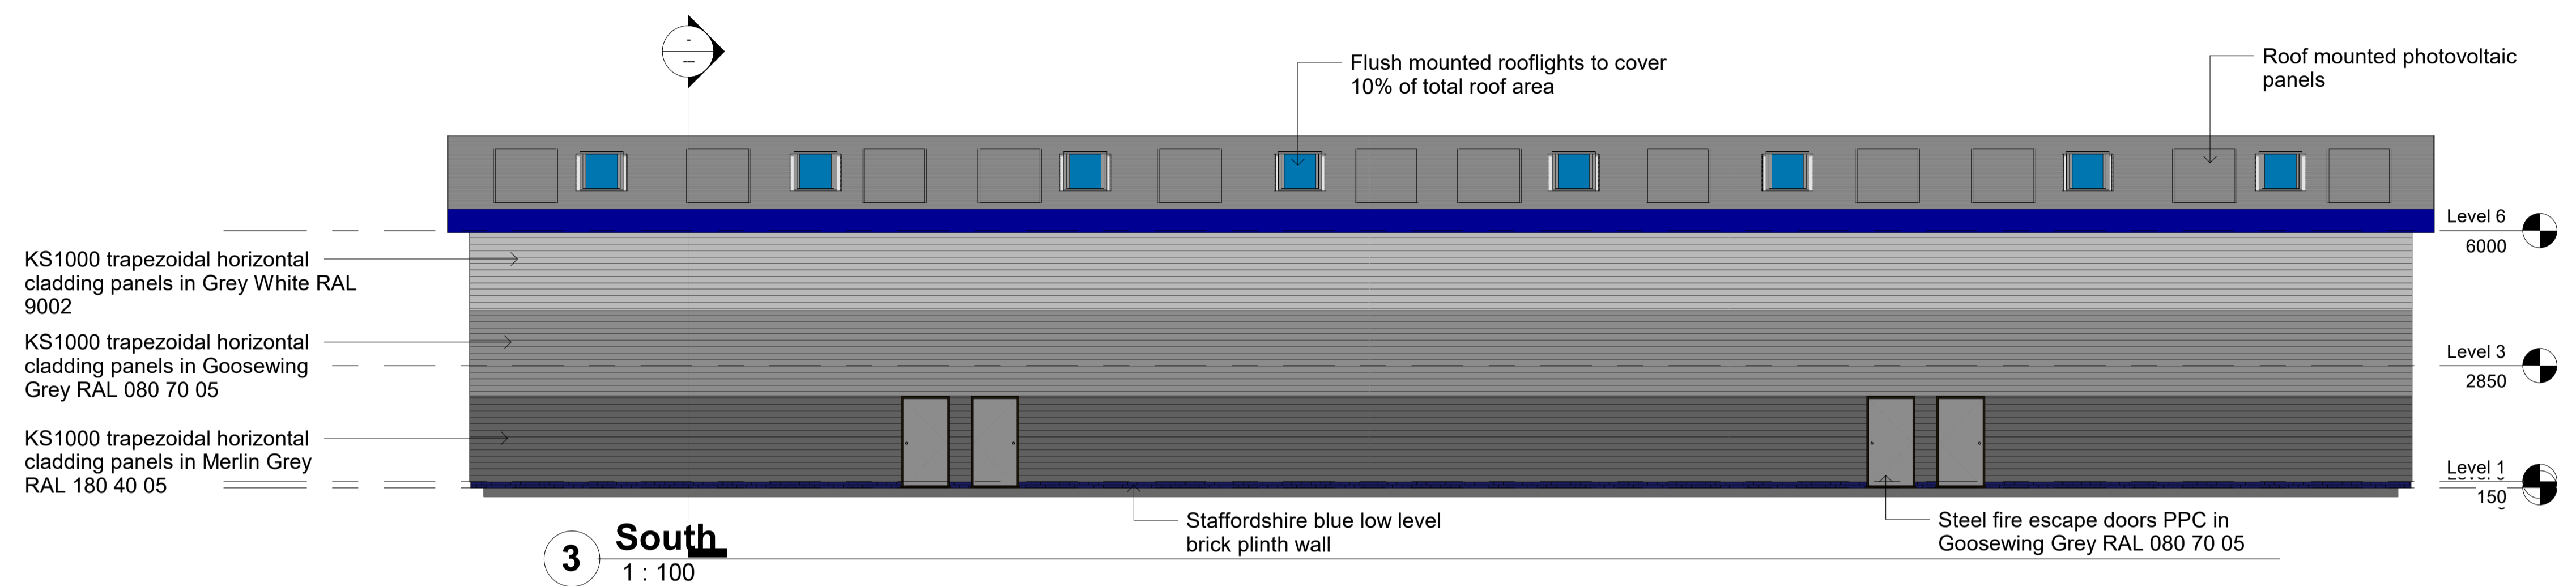

Notes:

Revised / Detail Issued by / Issue Date

bit
Wellington Civic Offices, Larkin Way, Wellington, Telford,
Shropshire, TF1 1LX
T: 01952 384500
W: www.bit-group.co.uk

Project **Plot 12 - Hortonwood**

Client **TWC**

Layout Title **Unit 5 - Elevations & Floorplan**

Scale @ A1 Status **Planning**

Drawing Number							
project	originator	zone	level	type	role	number	rev
21122						02406