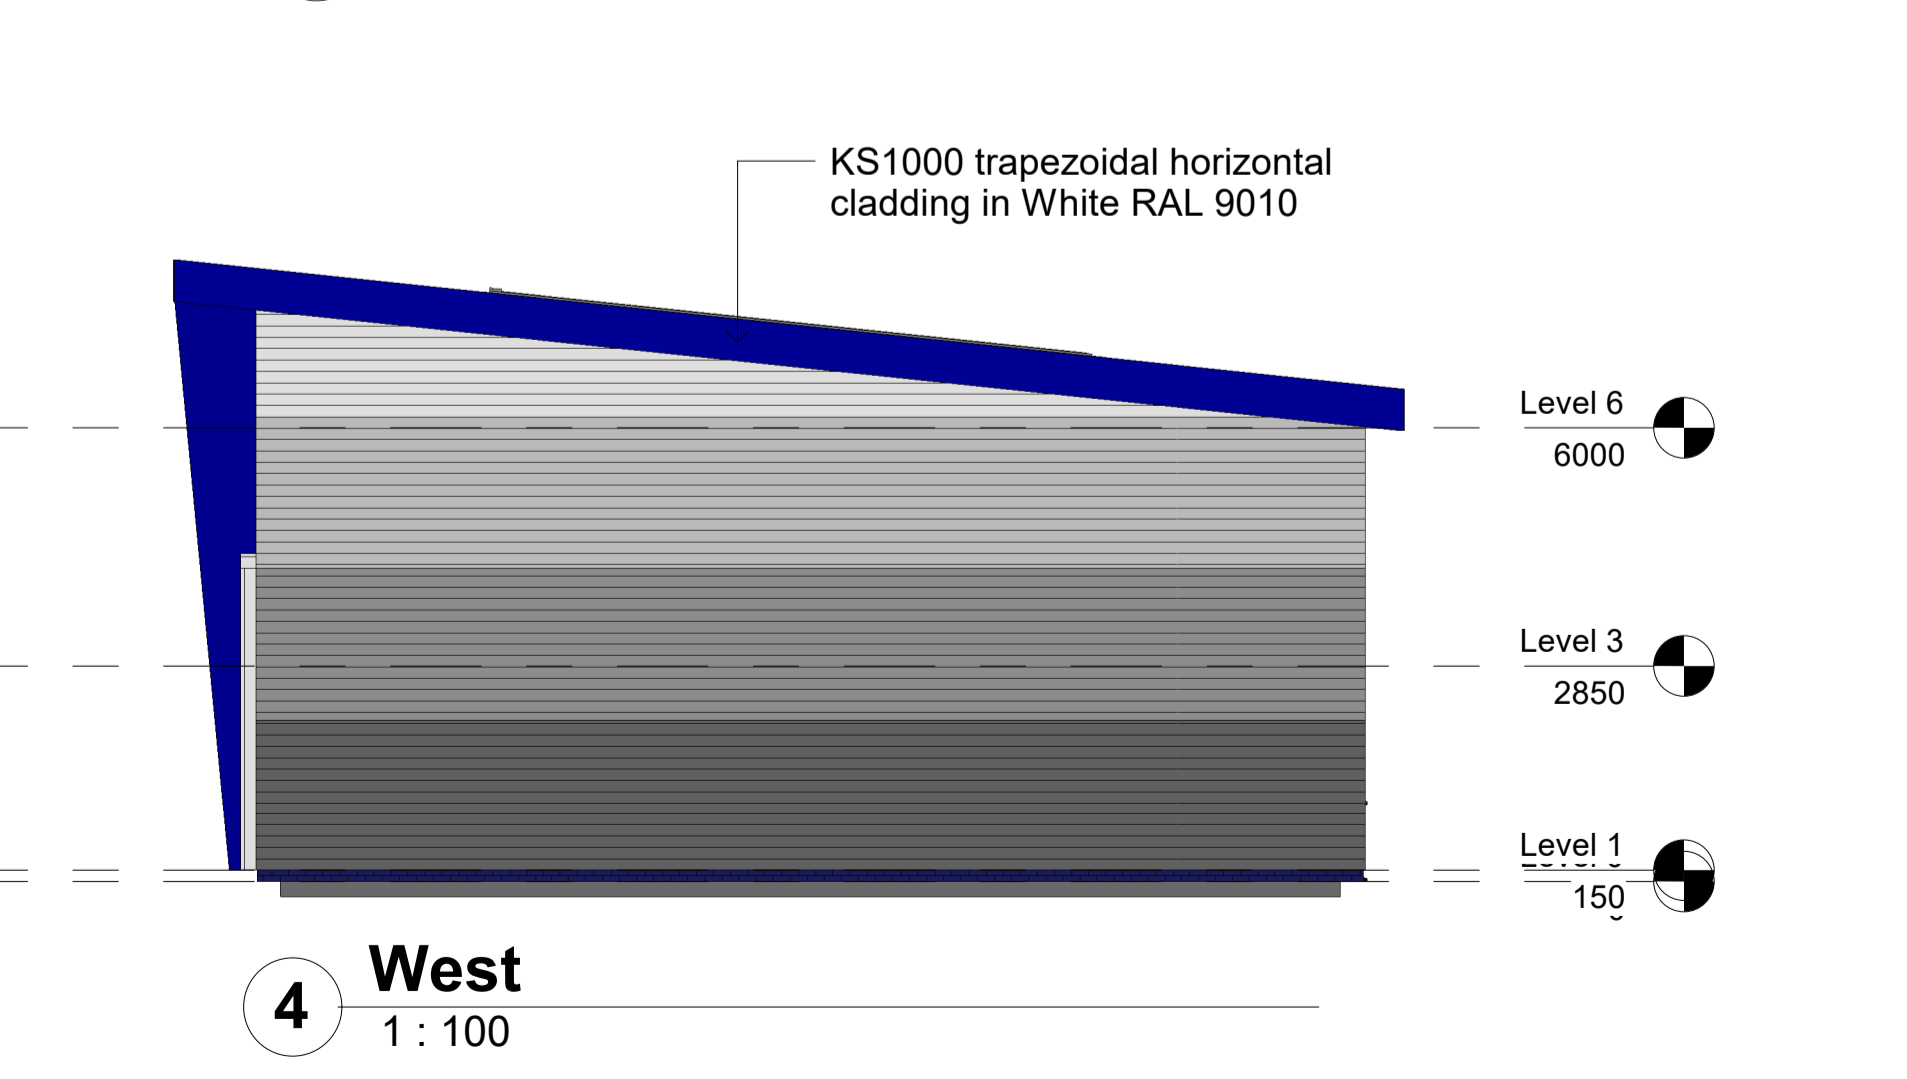

Notes:

Revised / Detail Issued by / Issue Date

bit
Wellington Civic Offices, Larkin Way, Wellington, Telford,
Shropshire, TF1 1LX
T: 01952 384500
W: www.bit-group.co.uk

Project **Plot 12 - Hortonwood**

Client **TWC**

Layout Title **Unit 5 - Elevations & Floorplan**

Scale @ A1 Status **Planning**

Drawing Number							
project	originator	zone	level	type	role	number	rev
21122						02406