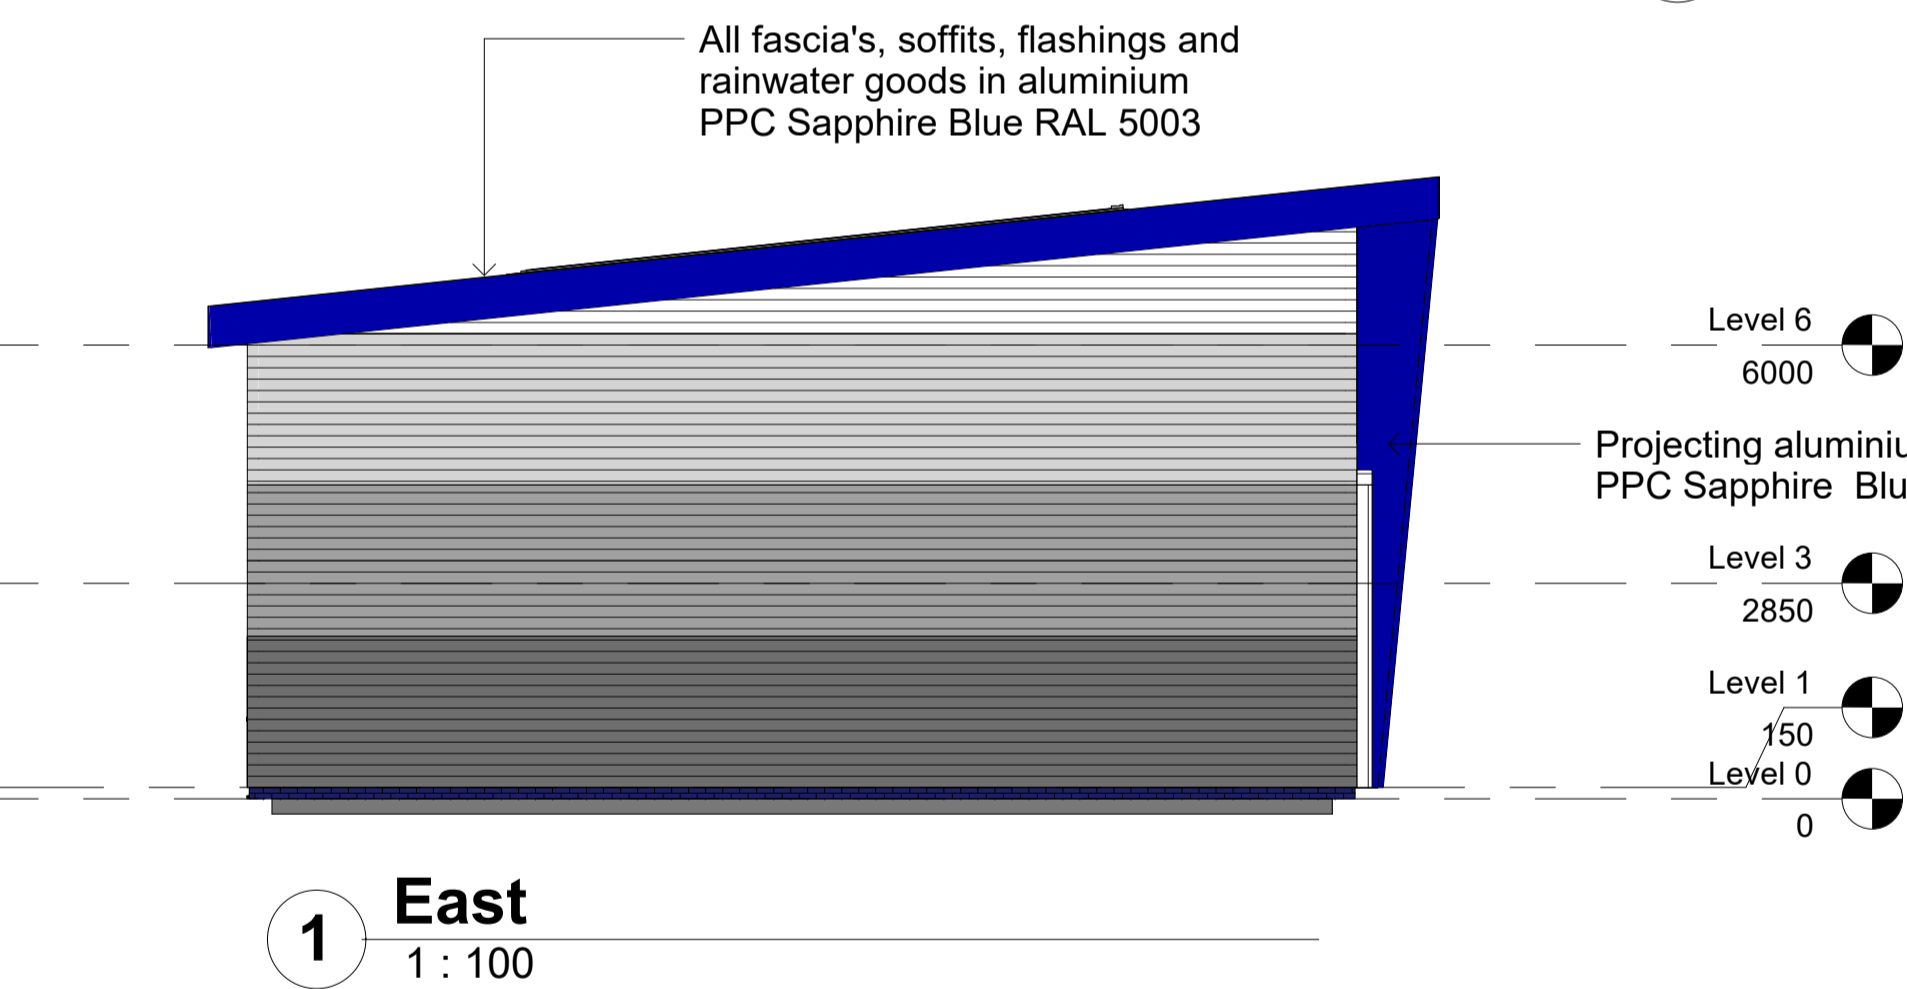

Notes:

Revised / Detail Issued by / Issue Date

bit
Wellington Civic Offices, Larkin Way, Wellington, Telford,
Shropshire, TF1 1LX
T: 01952 384500
W: www.bit-group.co.uk

Project **Plot 12 - Hortonwood**

Client **TWC**

Layout Title **Unit 5 - Elevations & Floorplan**

Scale @ A1 Status **Planning**

Drawing Number							
project	originator	zone	level	type	role	number	rev
21122						02406