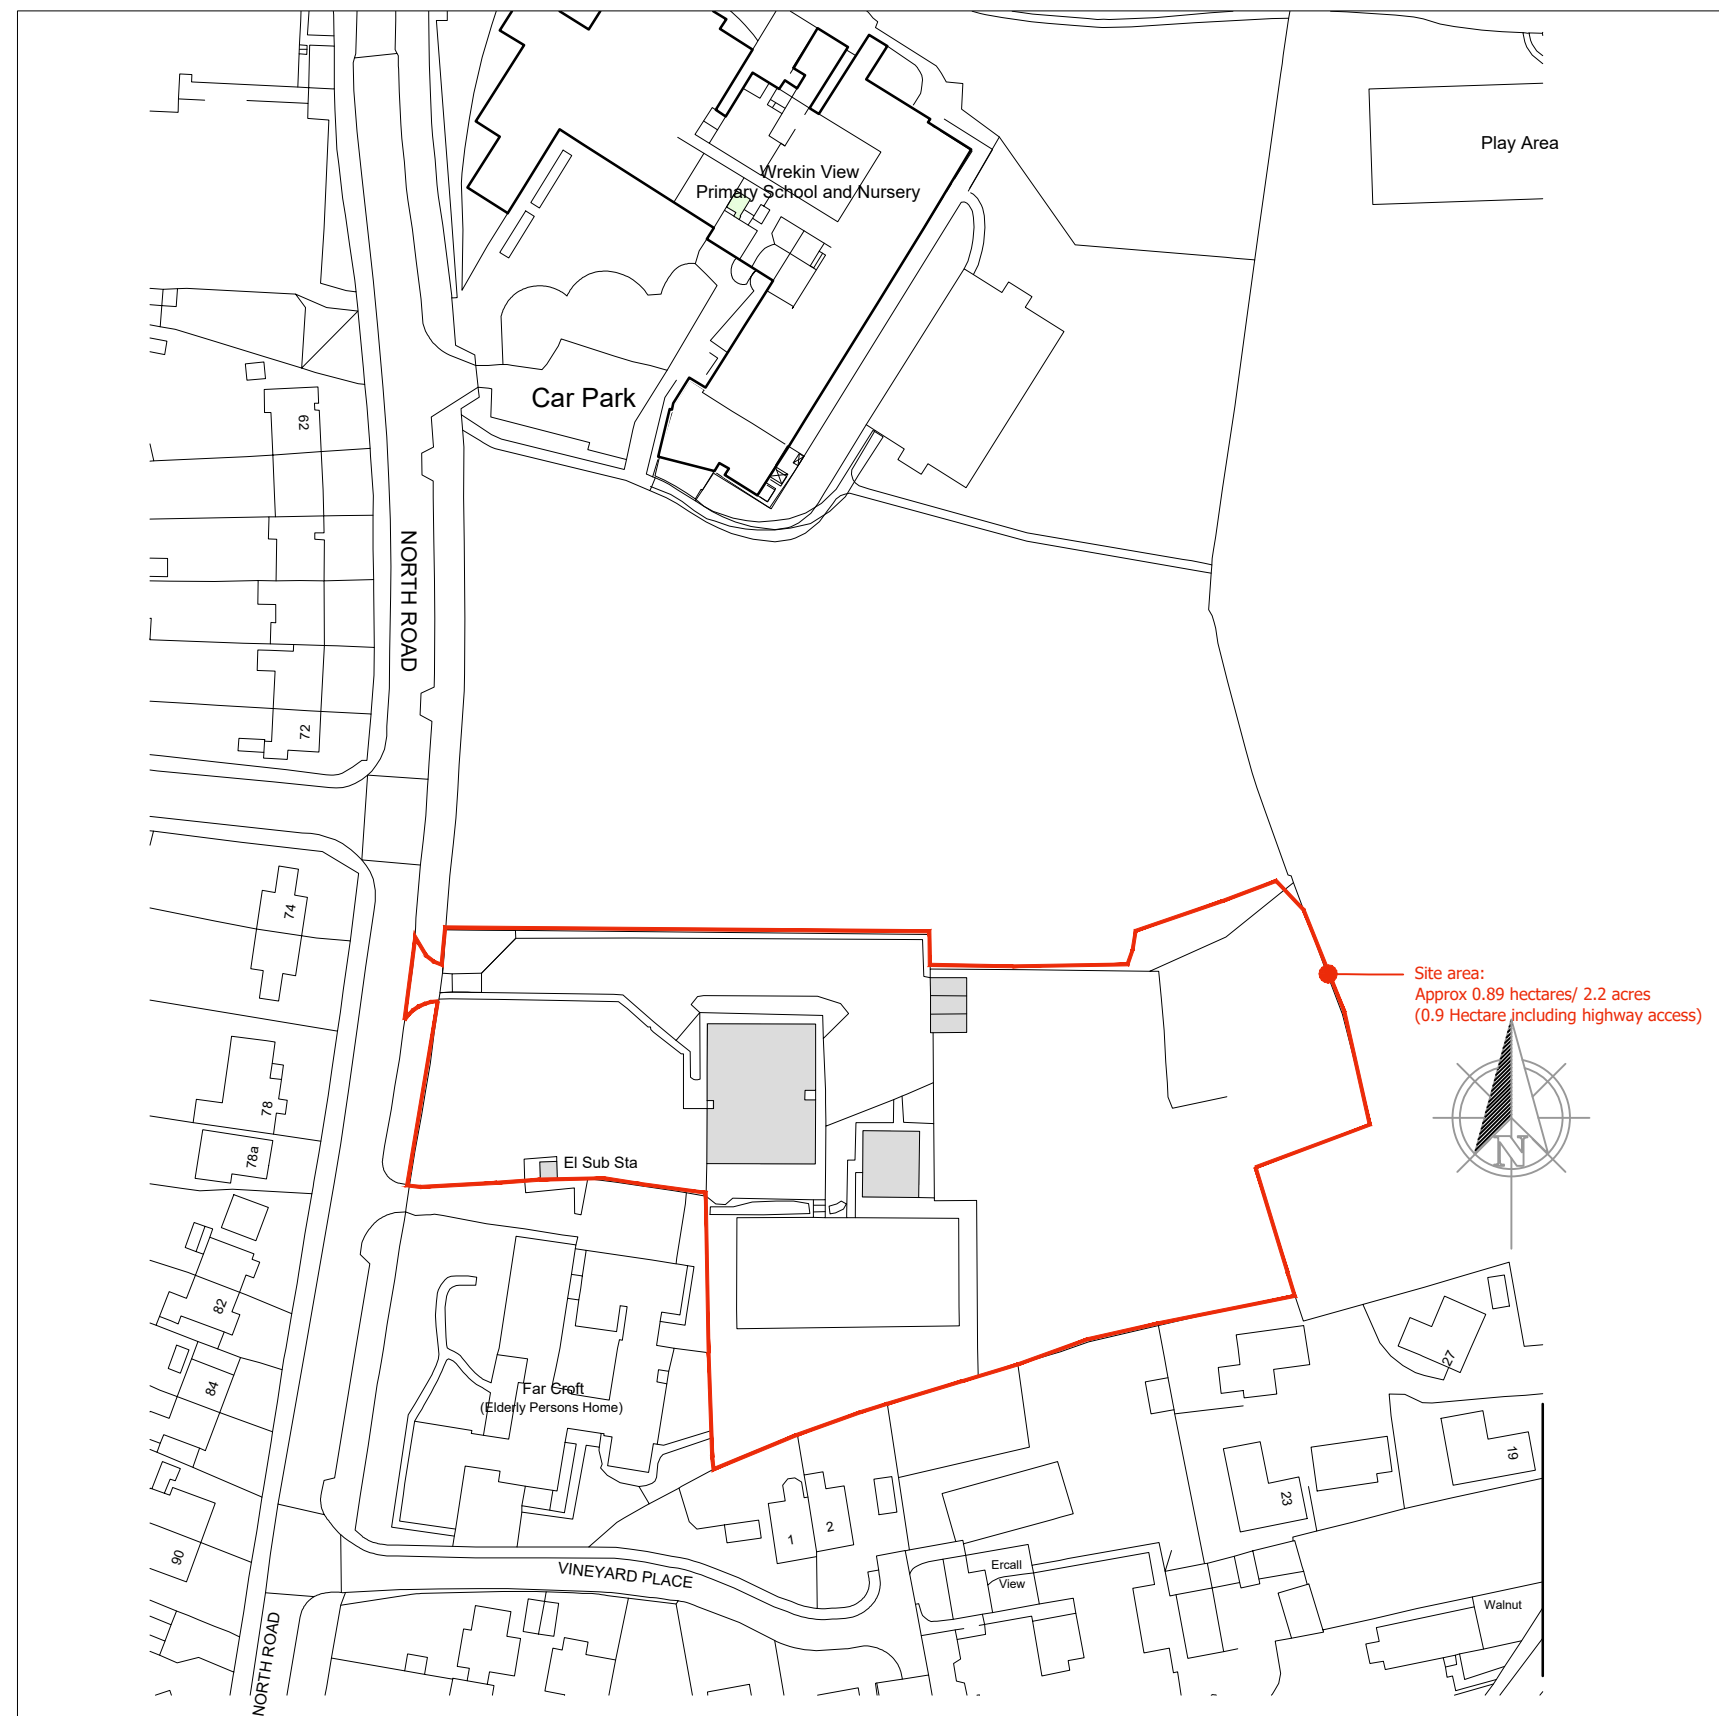

Site Location Plans

Site Location Plan (1:1250 scale)

Site Location Plan (1:500 scale)

Aerial Photograph (1:1250 scale)

ALL DIMENSIONS ARE TO BE CHECKED ON SITE PRIOR TO CONSTRUCTION. THE CONTRACTOR IS TO NOTIFY THE DESIGN TEAM OF ANY DISCREPANCY BETWEEN DRAWINGS, SPECIFICATION AND SITE DIMENSIONS. DO NOT SCALE FROM THIS DRAWING.

A	Red line adjusted	17-09-21	KLH
rev	note	date	by

indesign.
178 Birmingham Road
West Bromwich
West Midlands
B70 6QG
Tel. 0300 111 7000
www.accordha.org.uk

client	GREENSQUAREACCORD		
project	North Road, Wellington, Telford Care Sites		
title	Site Location Plan		
job	19-1549	dwg no	100
rev	A	date	Jan 2021
scale	1:1250 & 1:500 @ A1	drawn	KLH