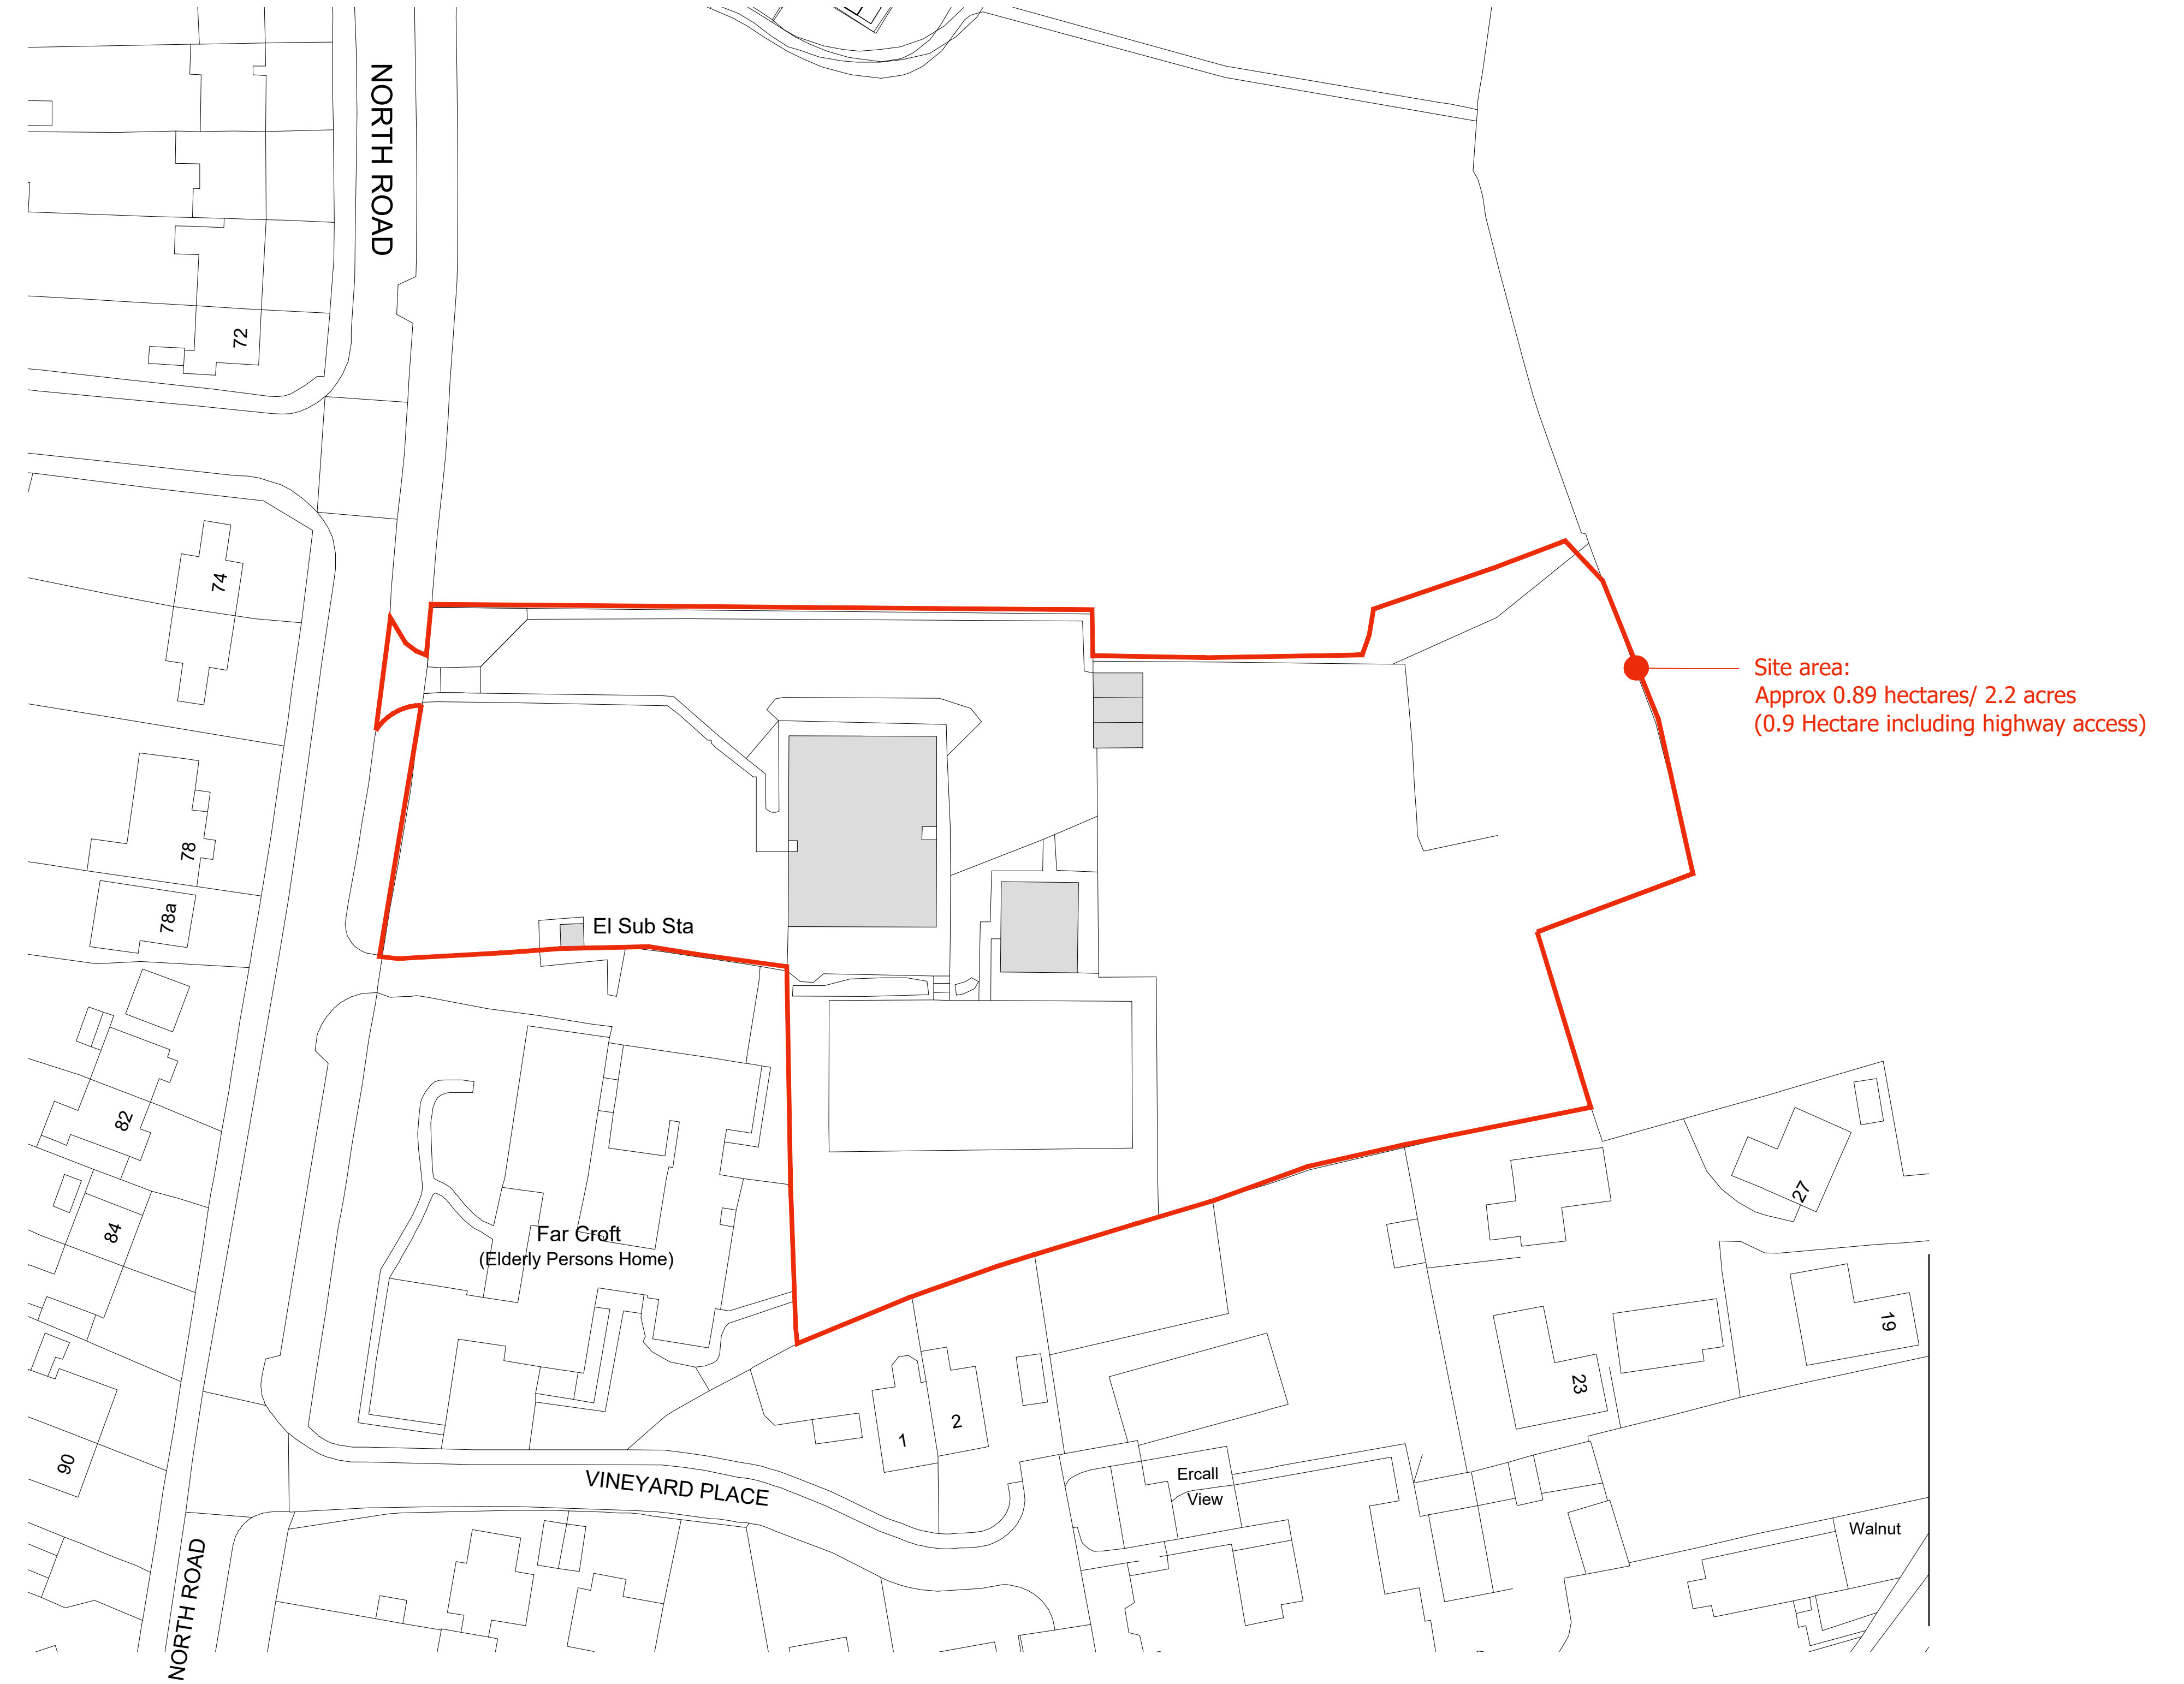

Site Location Plans

Site Location Plan (1:1250 scale)

Site Location Plan (1:500 scale)

Aerial Photograph (1:1250 scale)

ALL DIMENSIONS ARE TO BE CHECKED ON SITE PRIOR TO CONSTRUCTION. THE CONTRACTOR IS TO NOTIFY THE DESIGN TEAM OF ANY DISCREPANCY BETWEEN DRAWINGS, SPECIFICATION AND SITE DIMENSIONS. DO NOT SCALE FROM THIS DRAWING.

A	Red line adjusted	17-09-21	KLH
rev	note	date	by

indesign.
178 Birmingham Road
West Bromwich
West Midlands
B70 6QG
Tel. 0300 111 7000
www.accordha.org.uk

client	GREENSQUAREACCORD		
project	North Road, Wellington, Telford Care Sites		
title	Site Location Plan		
job	19-1549	dwg no	100
rev	A	date	Jan 2021
scale	1:1250 & 1:500 @ A1	drawn	KLH