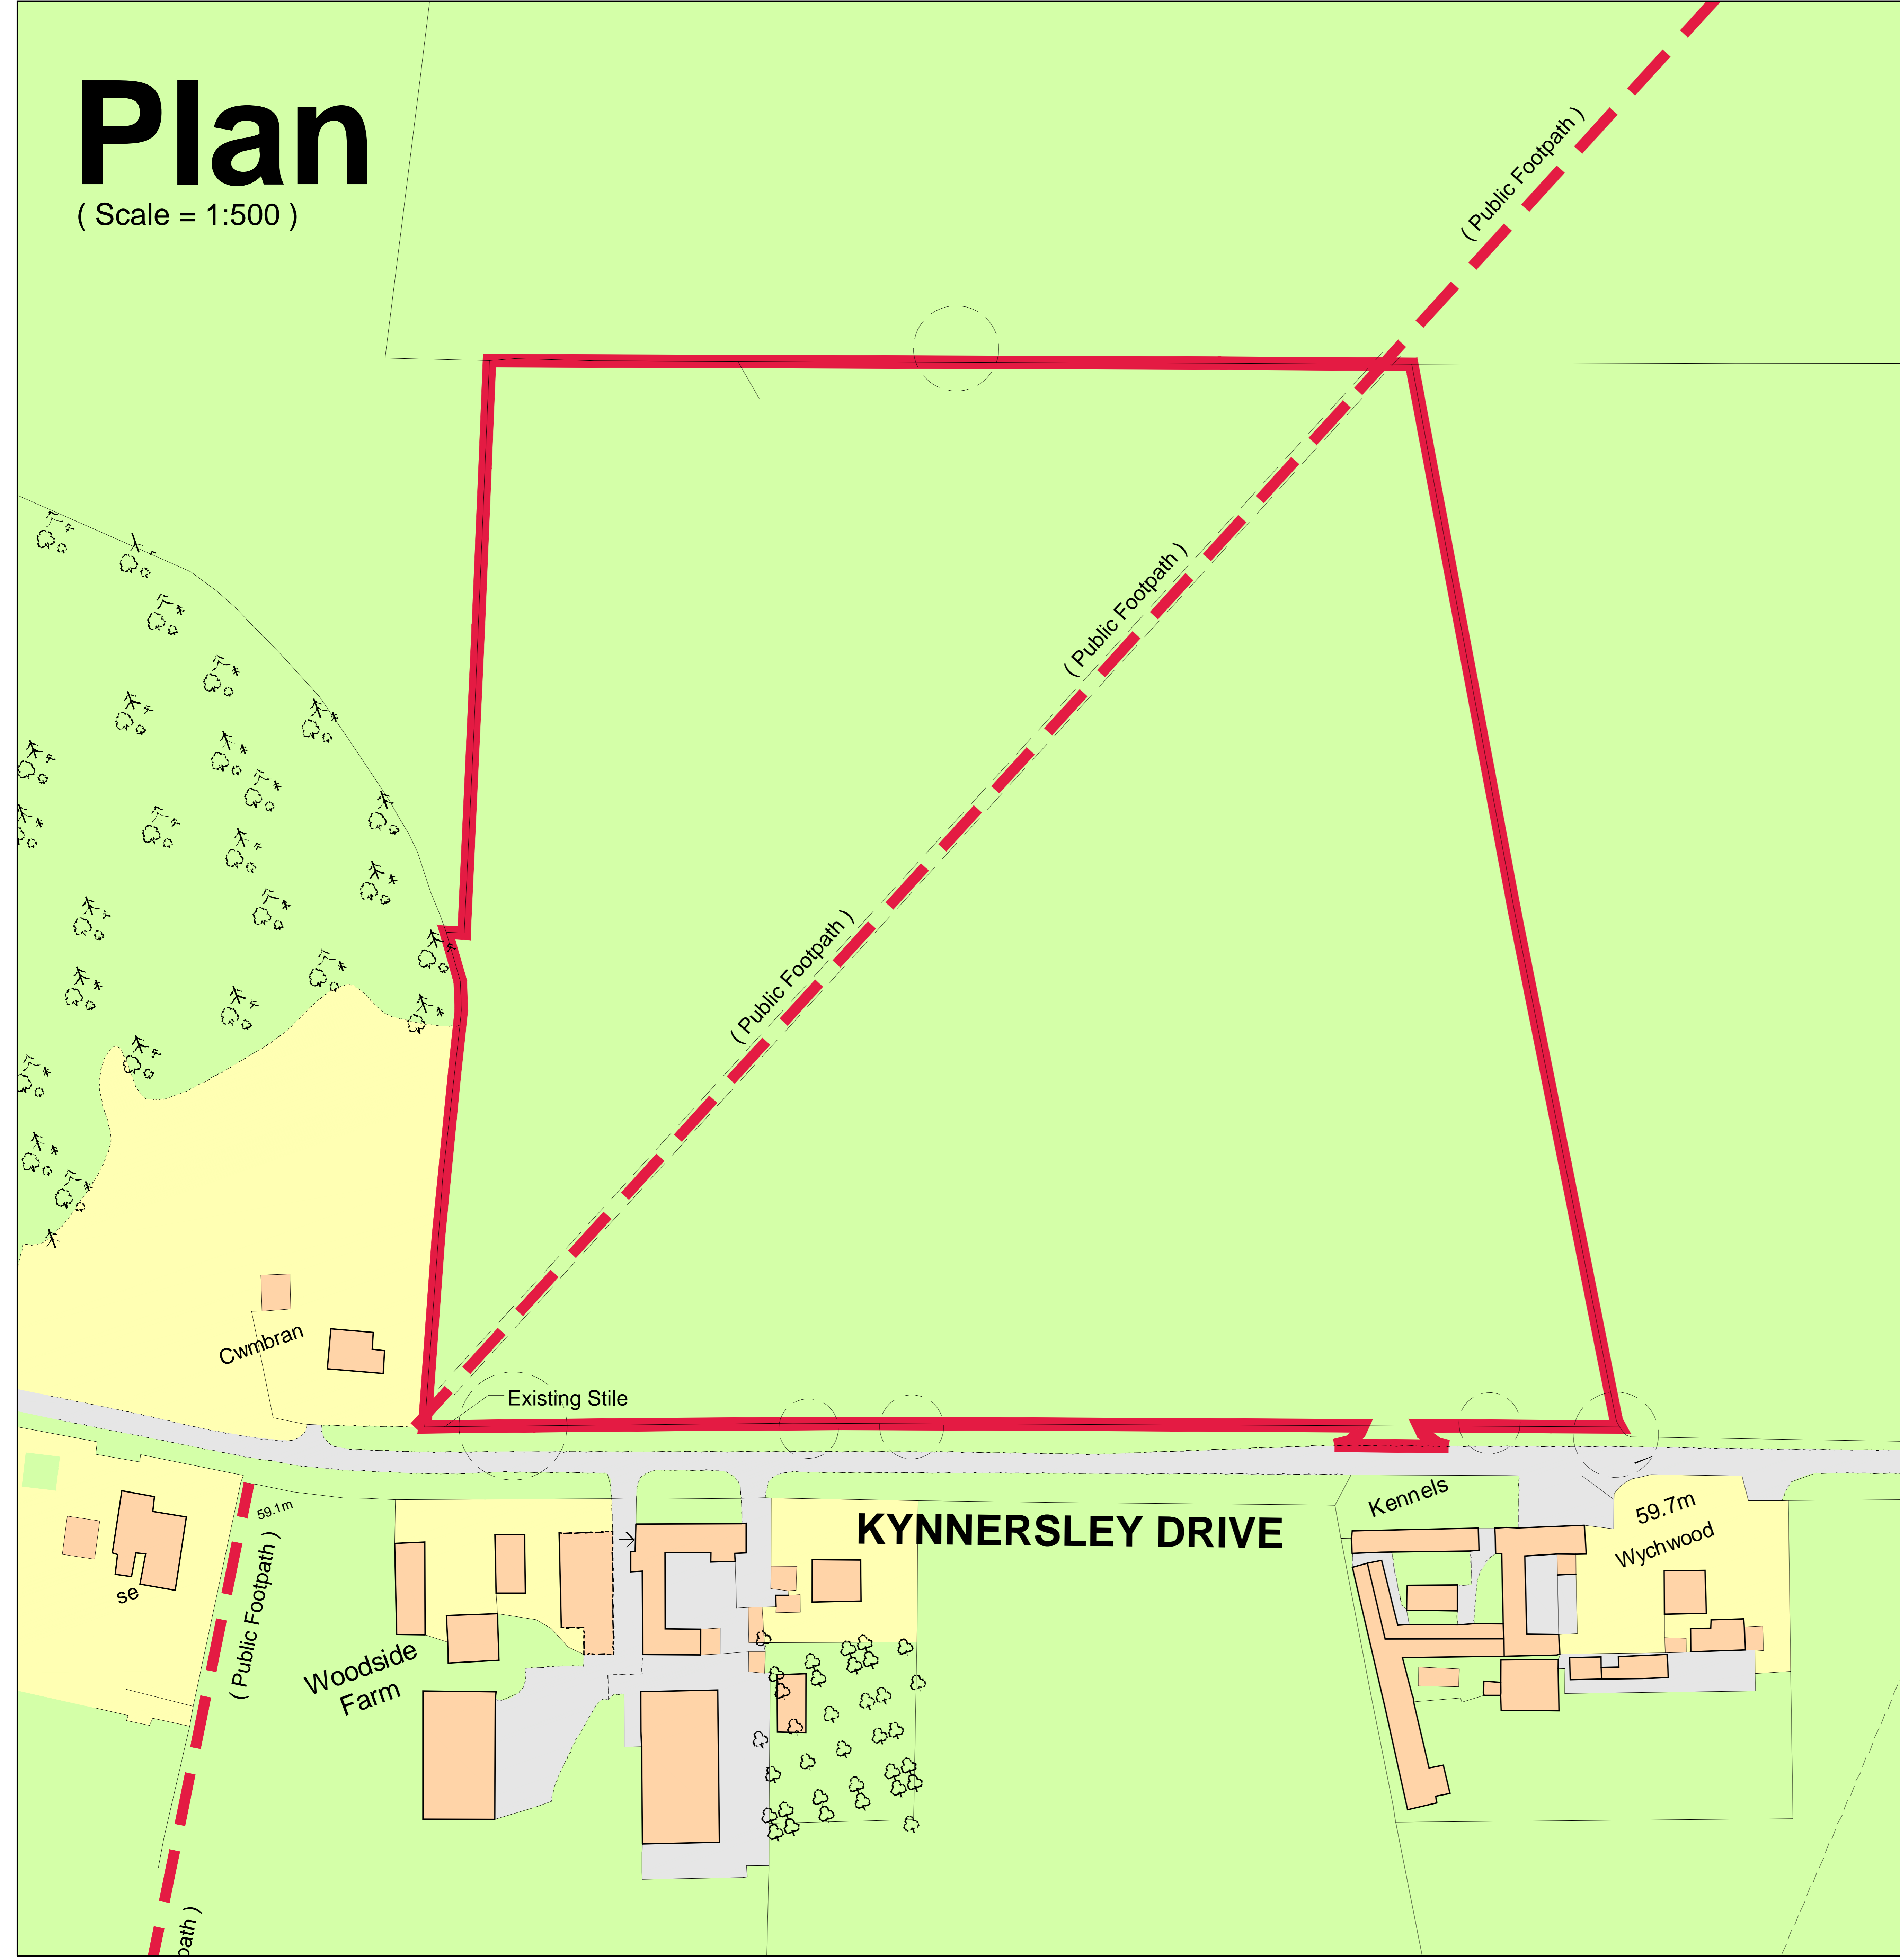

Existing Layout

Existing

Client : **Mr. & Mrs. M. Haddock.**
Project : **New 'Silver Spur Livery' Land at Kynnersley Drive, Lilleshall, Telford. Shropshire. TF10 9HS**
Drawing : **Existing - Block Plans**
Date : **11.09.19**
Drawing No : **ASG19021 - LLP1**
Drawn By : **ARL**
Scale : **As shown**