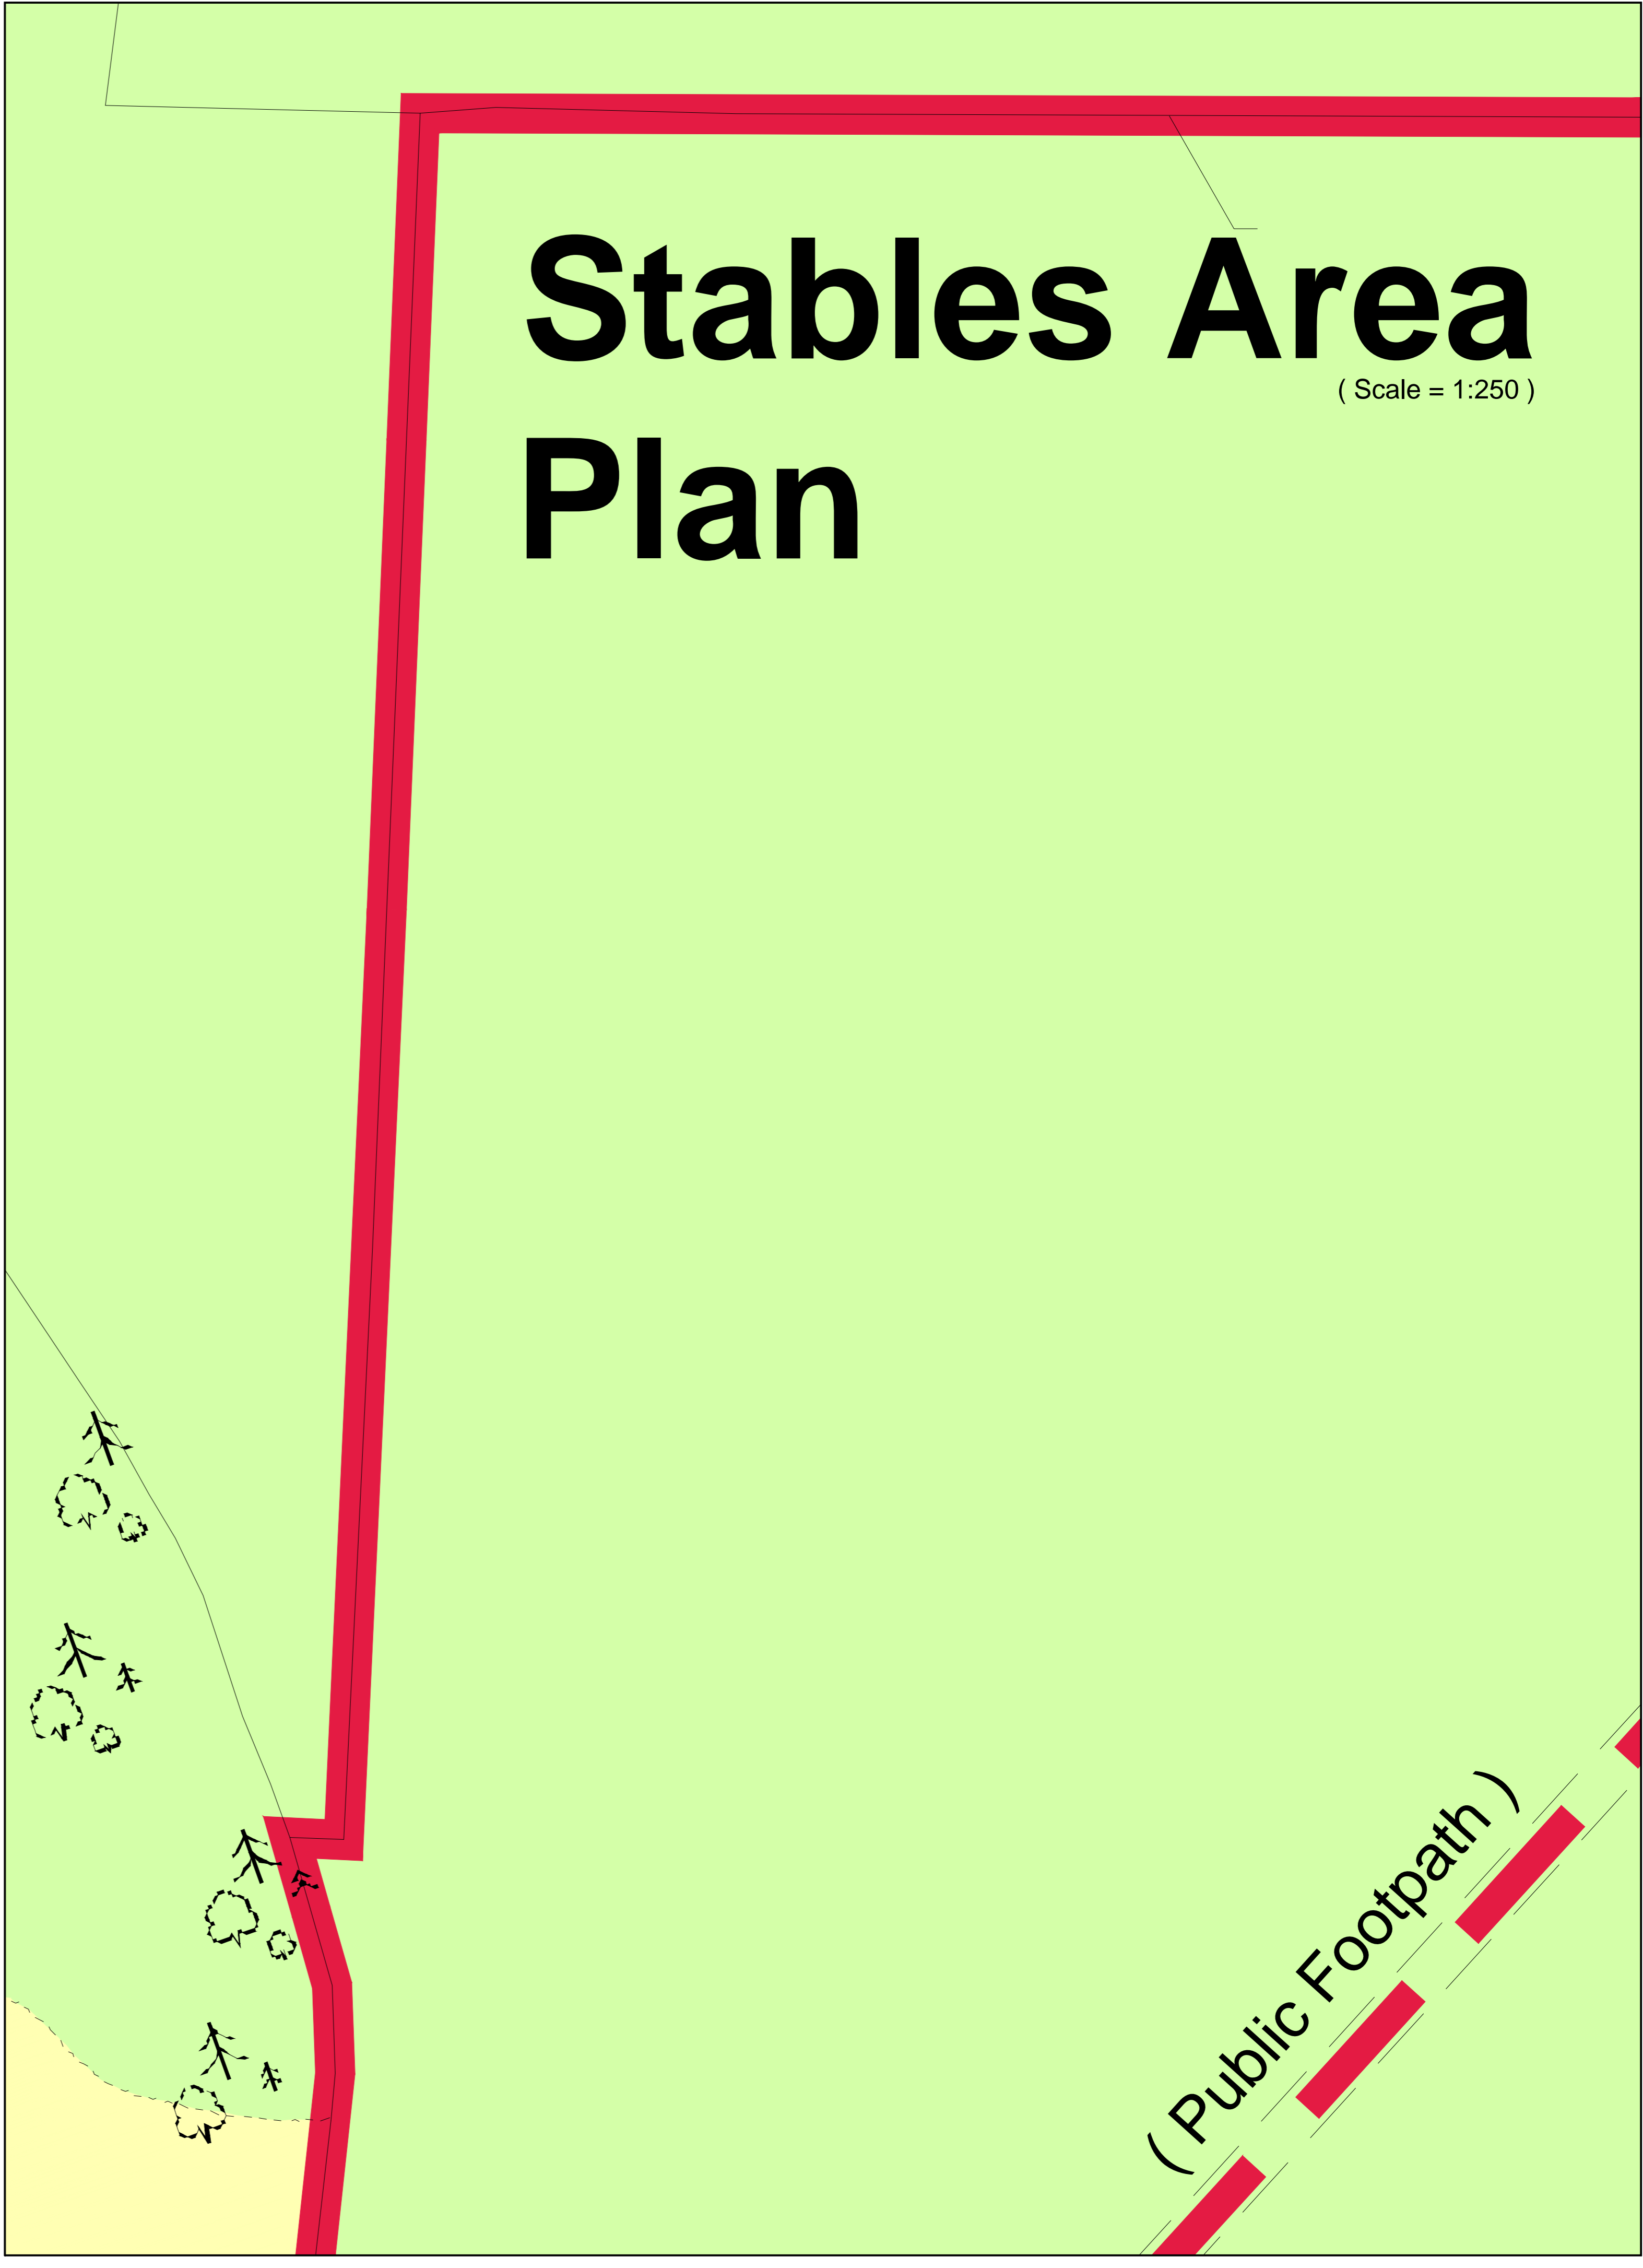

Existing Layout

Existing

Client : **Mr. & Mrs. M. Haddock.**
Project : **New 'Silver Spur Livery' Land at Kynnersley Drive, Lilleshall, Telford. Shropshire. TF10 9HS**
Drawing : **Existing - Block Plans**
Date : **11.09.19**
Drawing No : **ASG19021 - LLP1**
Drawn By : **ARL**
Scale : **As shown**