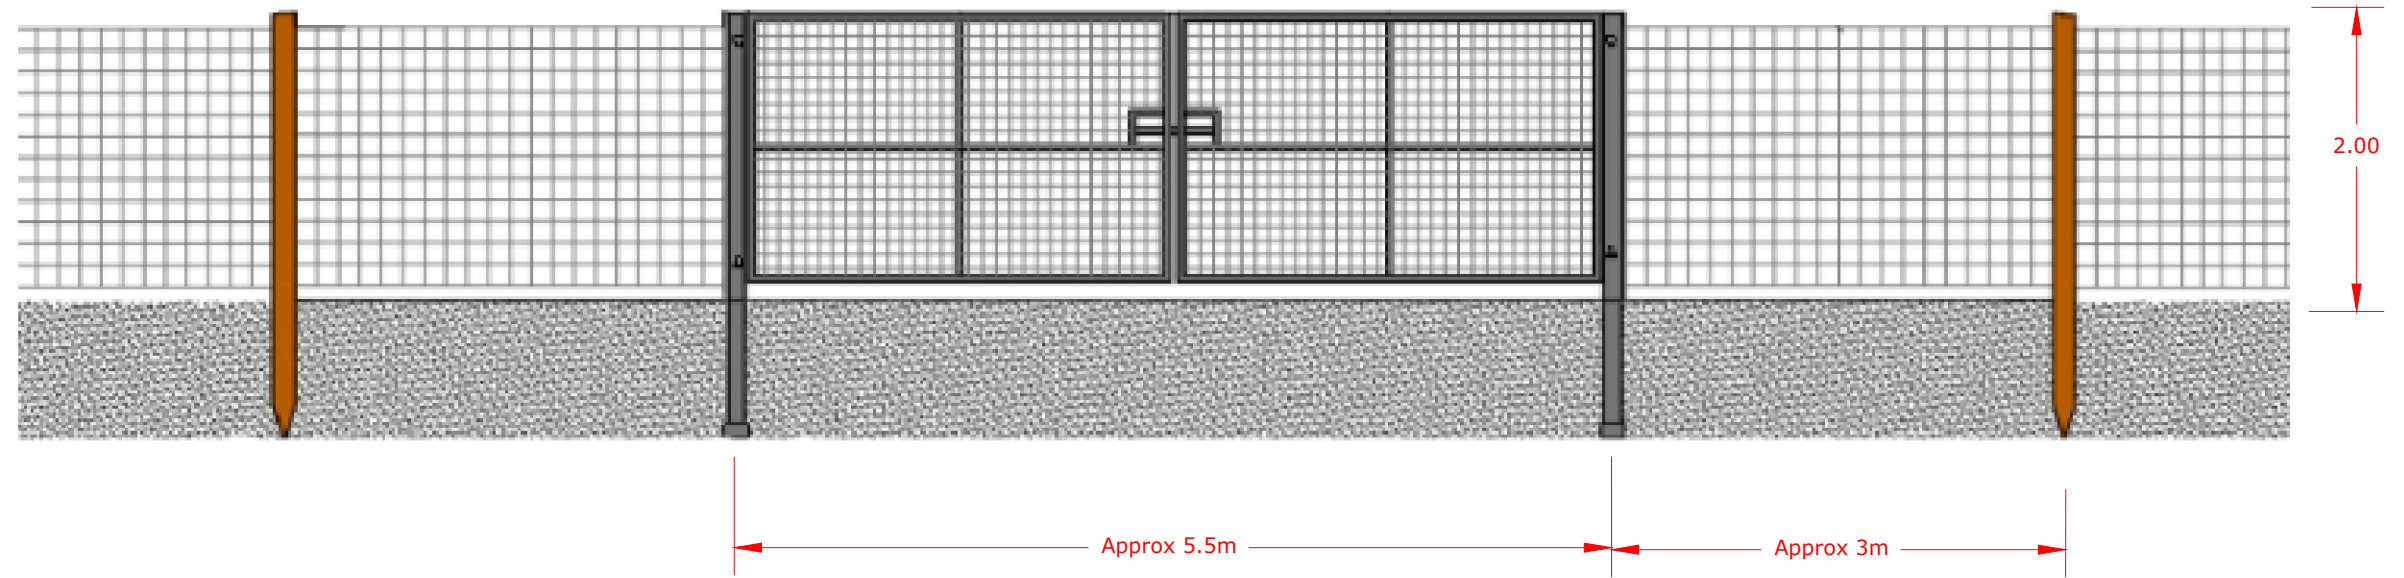

CCTV Post

Deer Fence and Security Gate

Internal Track Cross Section

**New Works Solar Farm**

**Typical Elevations Plan 4**  
- CCTV Post  
- Deer Fence / Security Gate  
- Access Track