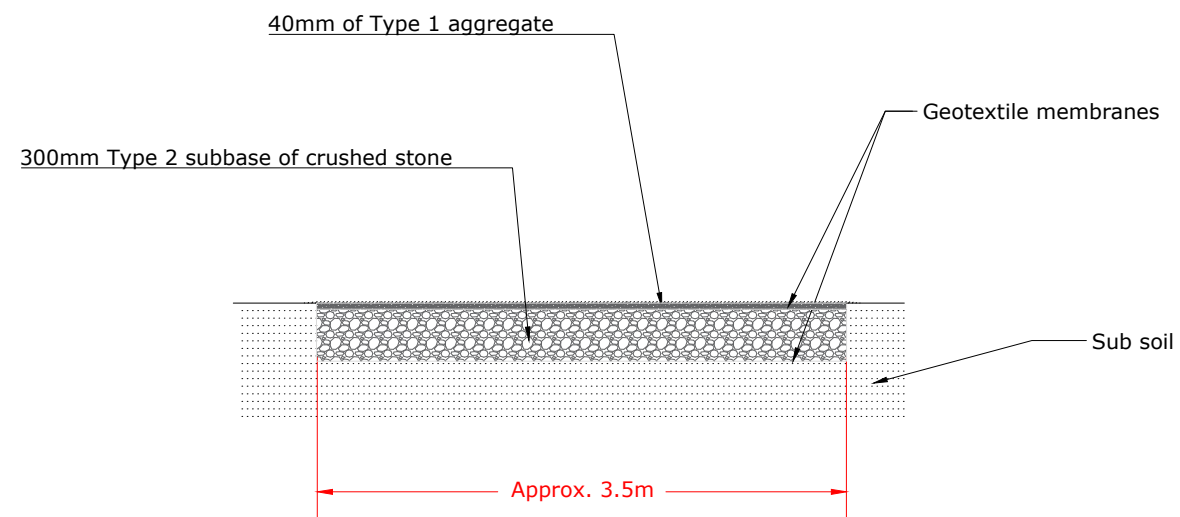

CCTV Post

Deer Fence and Security Gate

Internal Track Cross Section

**New Works Solar Farm**

**Typical Elevations Plan 4**  
- CCTV Post  
- Deer Fence / Security Gate  
- Access Track