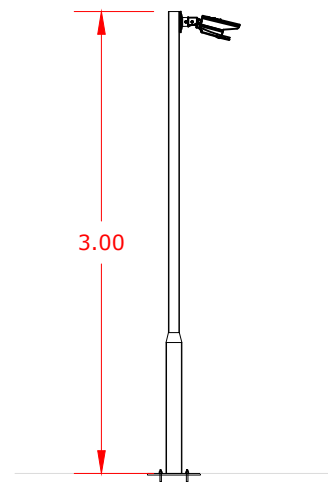

CCTV Post

Deer Fence and Security Gate

Internal Track Cross Section

**New Works Solar Farm**

**Typical Elevations Plan 4**  
- CCTV Post  
- Deer Fence / Security Gate  
- Access Track